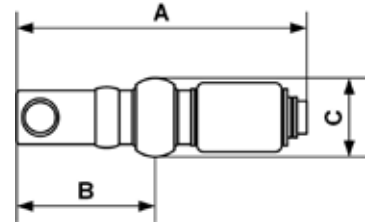

STANDARD QUICK COUPLINGS - IRC 06

Female thread swivel coupler

Profile : ISO 6150B

Min / Max operating pressure 0 / 12 bar	Flow rate at 6 bar 800 l/min	ID passage 6 mm	Min. / Max temperature -15 / 70 °C
---	--	---------------------------	--

Part number	Female thread	Dim. A (mm)	Dim. B (mm)	Dim. C (mm)
IRC 061101FA	G1/4	157.7	41	40
IRC 061102FA	G3/8	157.7	41	40